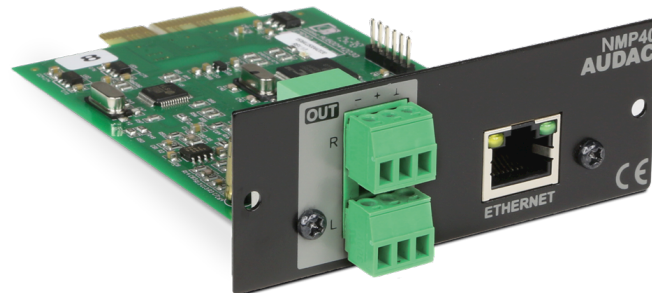

## Audio Streaming Sourcecon™ Module

### Highlights:

- Compatible with AUDAC Touch™
- Spotify™ compatible
- DLNA compatible
- True plug & play solution
- Works with any SourceCon™ enabled device
- Custom audio stream selection

The NMP40 SourceCon™ Network audio player module enables the possibility to stream audio files from a personal computer or mobile device directly to a professional audio system while maintaining the best available sound quality.

### System specifications:

Connection	SourceCon™ interface card slot
Inputs	RJ45 (Ethernet)
Outputs	Type Balanced stereo line outputs

### Product Features:

Dimensions	87 x 34.5 x 114 mm (W x H x D)
Mounting	SourceCon™ interface card slot